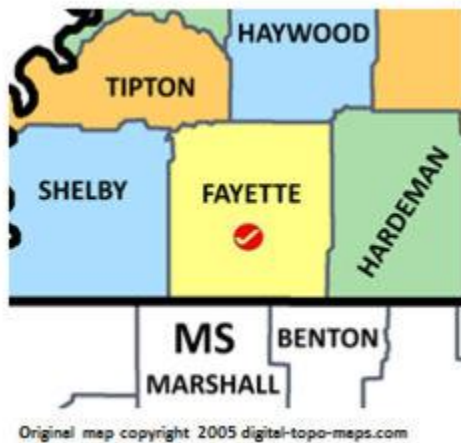

Fayette County Locality Guide (5 February 2022)

Geographic Area

Fayette County is located in the western part of the U.S. state of Tennessee.

([FamilySearch Wiki](#))

The Tennessee General Assembly established Fayette County on September 29, 1824, and named it in honor of the Marquis de Lafayette, French general and statesman. The county seat, Somerville, was named to honor Lieutenant Robert Somerville, hero of the battle of Tohopeka in Alabama. The county was formed from Hardeman & Shelby Counties. The first court proceedings took place at the home of Robert G. Thornton on the banks of the North Fork of the Wolf River on December 6, 1824.

Settlement began in the area as early as 1820, and by 1826 there were enough residents for the incorporation of the two oldest towns, Somerville and LaGrange. In both towns restored antebellum homes symbolize the wealth and culture of the plantation period. The entire town of LaGrange, named for Lafayette's ancestral home, is listed in the National Register of Historic Places. Today there are nine incorporated towns in the county: Braden, Gallaway, LaGrange, Moscow, Oakland, Piperton, Rossville, Somerville, and Williston.